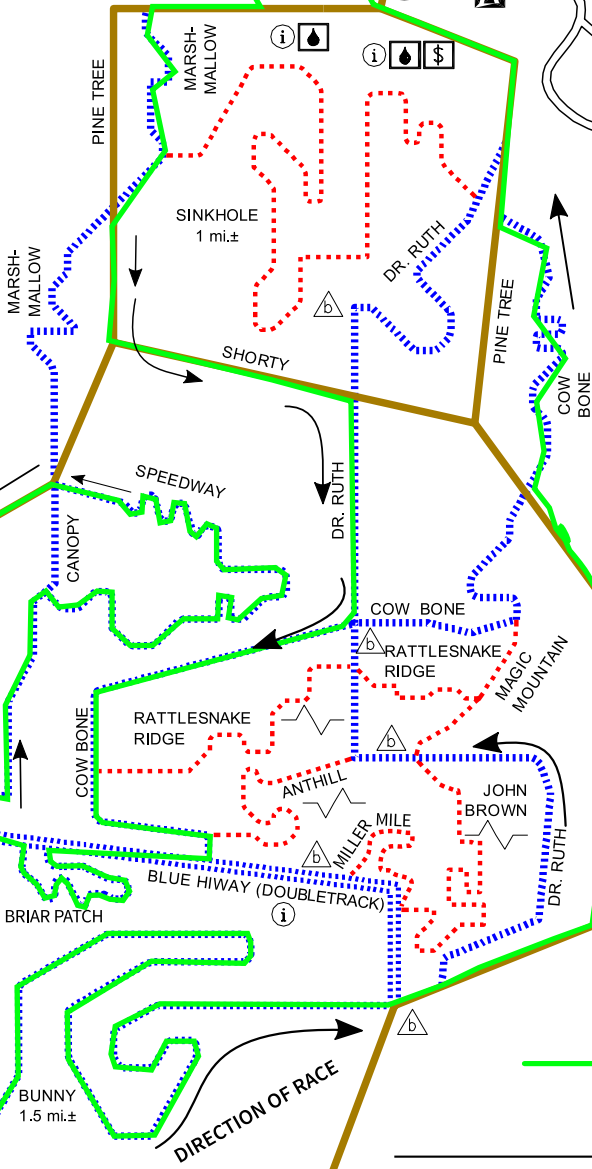

Santos Humpday Hustle Race Map #1

Junior/Base/Women

When riding through the parking lot, obey cones, look for volunteers and stop for traffic.

S.E. 80th STREET
Start/Finish
 Trailside shop
 U.S. 441
 TO Ocala

We are only doing 3 Wednesday races in a row. (was previously 5) Race will start and finish at Main trailhead (not at bike shop)

Trail Volunteers:

S.E. 25th AVENUE

SANTOS TRAILHEAD
 3080 SE 80th St, Ocala FL 34480

SKILLS AREA,
 PUMP TRACK,
 SPECIAL EVENTS

Race will proceed in this direction, counterclockwise

Line is for Juniors/Base category
 Race is 1 lap long

PINE TREE
352-307-2453
 SantosBikeShop.com

LEGEND:

- = OMBA YELLOW (EASIEST)
- = OMBA BLUE (MORE DIFFICULT)
- = OMBA RED (MOST DIFFICULT)